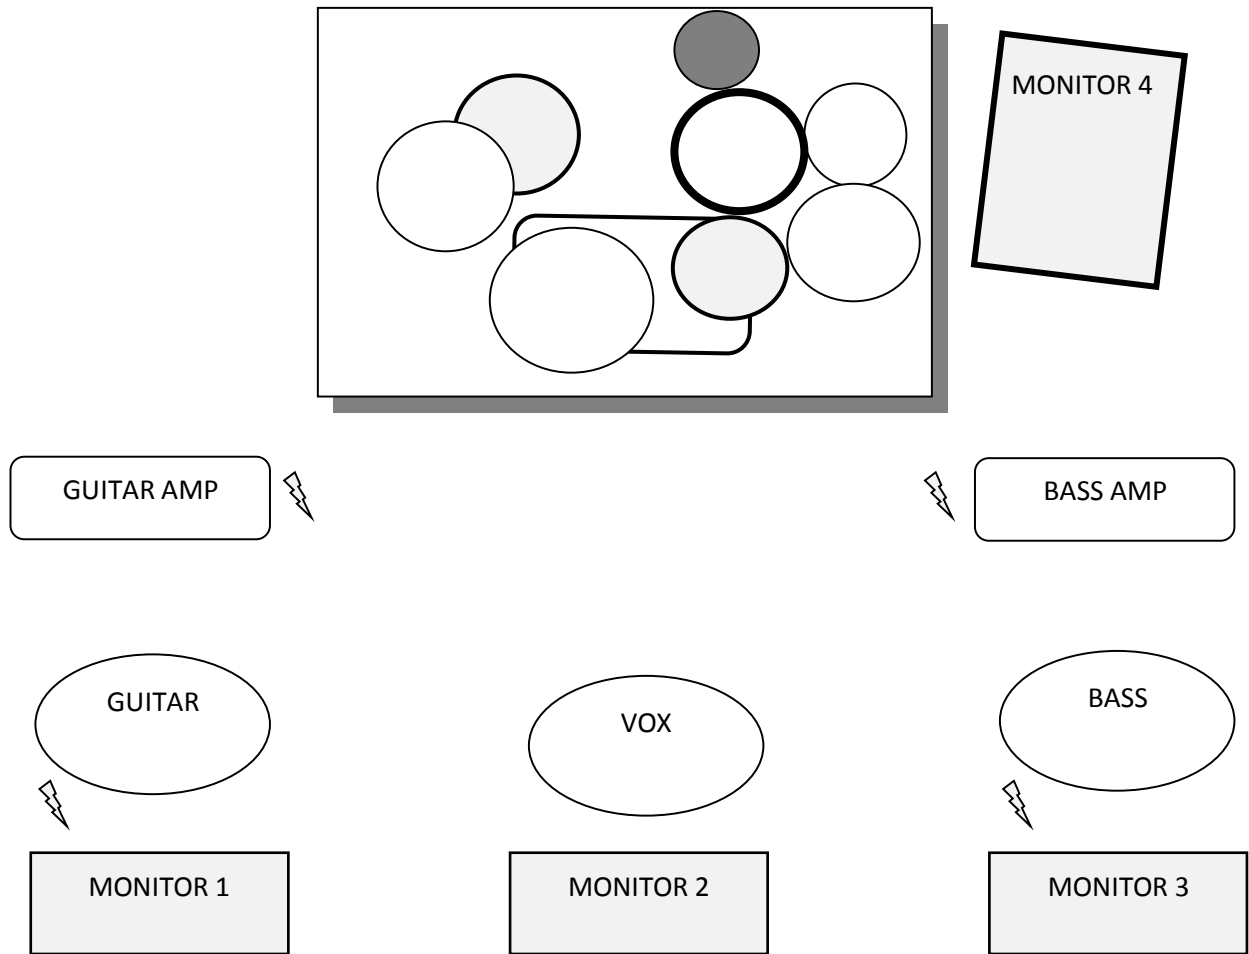

MEMBERS	INSTRUMENT
Matteo Meloni	Vox
Bruno Bassi	Guitar
Karl Sandner	Bass
Fabio Sforza	Drums

BACKLINE	
Drums	26"x16" Bass Drum, 12"x8" Tom, 16"x16" Floor Tom, 14"x6,5" Snare, 1 Hi Hat, 2 Crash, 1 Ride
Bass	HARTKE 3500 head + HARTKE 4x10" cabinet
Guitar	MARSHALL JCM 800 head + MARSHALL 4x12" 1960 cabinet (2 mics)

MONITORS	
AUX 1	Bass
AUX 2	Vox
AUX 3	Guitar
AUX 4	Drums

SLOWTORCH

STAGE PLAN

⚡ : power source needed

- drum carpet and/or kick drum anchor needed
- long cable for lead vocal mic

SLOWTORCH

CHANNEL LIST

CHAN NEL #	INSTRUMENT	MICROPHONE	OUTBOARD	STAND
1	Kick	EV RE20 / AKG D112 / SHURE BETA 52A	Gate	Baby
2	Snare Top	SHURE SM57 / SENNHEISER 604	Comp / reverb	Short / Clamp
3	Snare Bottom	SHURE SM57	Gate	Baby / Clamp
4	Hi Hat	SHURE KSM 141 / AKG C 451 B		Tall
5	Tom	SENNHEISER MD 421 / SENNHEISER E604	Gate / Comp	Tall / Clamp
6	Floor Tom	SENNHEISER MD 421 / SENNHEISER E604	Gate / Comp	Tall / Clamp
7	O.H. L.	SHURE KSM 141 / AKG C 451 B		Tall
8	O.H. R.	SHURE KSM 141 / AKG C 451 B		Tall
9	Bass	D.I. OUT	Comp	
10	Bass	SENNHEISER 421 / BEYER M88	Comp	Short
11	Guitar Mic 1	SHURE SM57 / SENNHEISER E 906		Short
12	Guitar Mic 2	SHURE SM57 / SENNHEISER E 906		Short
13	Lead Vox	SHURE BETA 58 / SHURE SM 58	Comp / Reverb / Delay	Tall

SLOWTORCH

FOOD

Please provide:

- 4 meals (2 normal, 1 without cheese or fish, 1 without fish)
- water & beer on stage & backstage