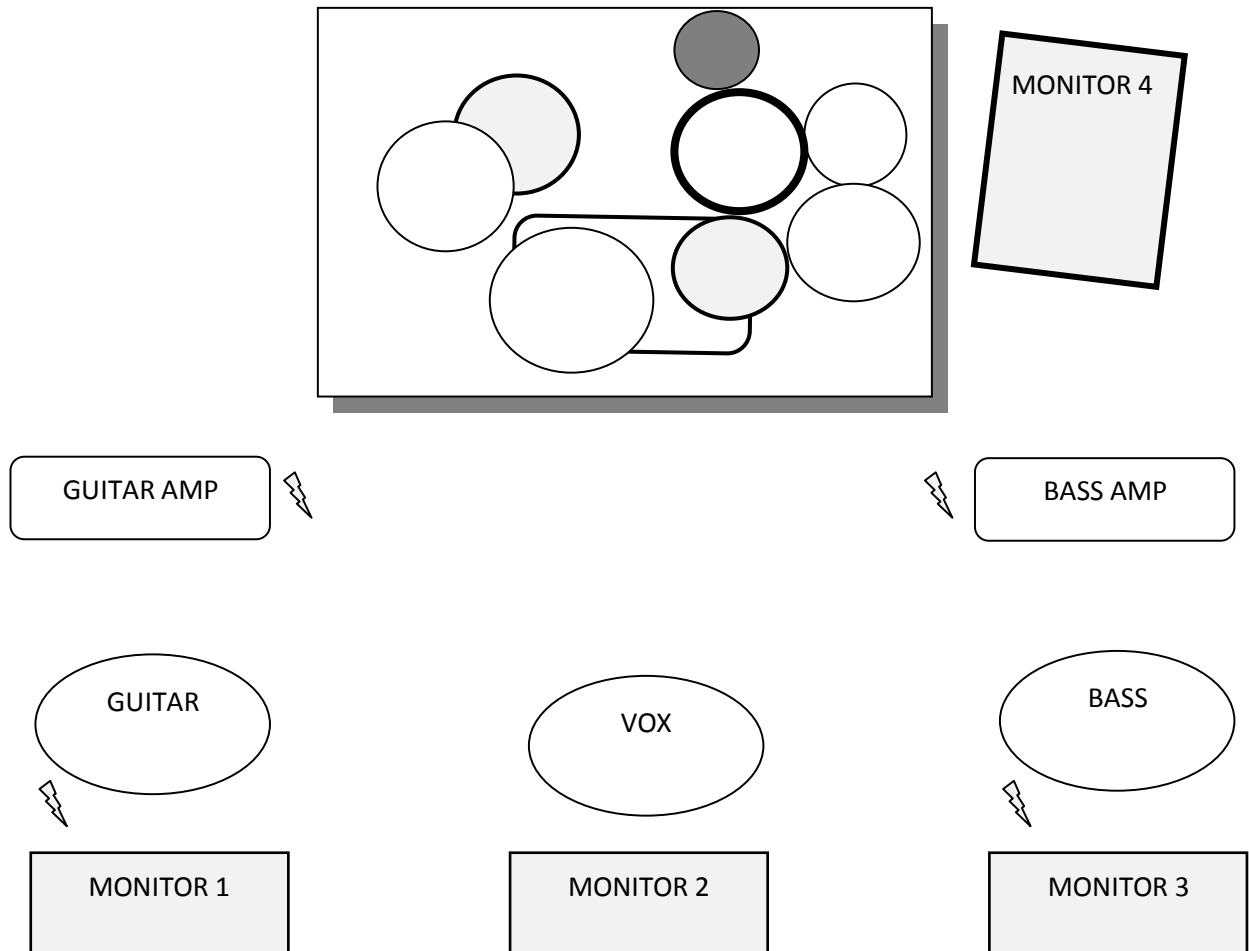

MEMBERS	INSTRUMENT
Matteo Meloni	Vox
Bruno Bassi	Guitar
Marco Comi	Bass
Fabio Sforza	Drums

BACKLINE	
Drums	26"x16" Bass Drum, 12"x8" Tom, 16"x16" Floor Tom, 14"x6,5" Snare, 1 Hi Hat, 2 Crash, 1 Ride
Bass	AMPEG V4 (1970) head + MARSHALL 4x12" cabinet
Guitar	MARSHALL JCM 800 head + MARSHALL 4x12" 1960 cabinet (2 mics)

MONITORS	
AUX 1	Bass
AUX 2	Vox
AUX 3	Guitar
AUX 4	Drums

SLOWTORCH

STAGE PLAN

- drum carpet and/or kick drum anchor needed
- long cable for lead vocal mic

SLOWTORCH

CHANNEL LIST

CHAN NEL #	INSTRUMENT	MICROPHONE	OUTBOARD	STAND
1	Kick	EV RE20 / AKG D112 / SHURE BETA 52A	Gate	Baby
2	Snare Top	SHURE SM57 / SENNHEISER 604	Comp / reverb	Short / Clamp
3	Snare Bottom	SHURE SM57	Gate	Baby / Clamp
4	Hi Hat	SHURE KSM 141 / AKG C 451 B		Tall
5	Tom	SENNHEISER MD 421 / SENNHEISER E604	Gate / Comp	Tall / Clamp
6	Floor Tom	SENNHEISER MD 421 / SENNHEISER E604	Gate / Comp	Tall / Clamp
7	O.H. L.	SHURE KSM 141 / AKG C 451 B		Tall
8	O.H. R.	SHURE KSM 141 / AKG C 451 B		Tall
9	Bass	D.I. OUT	Comp	
10	Bass	SENNHEISER 421 / BEYER M88	Comp	Short
11	Guitar Mic 1	SHURE SM57 / SENNHEISER E 906		Short
12	Guitar Mic 2	SHURE SM57 / SENNHEISER E 906		Short
13	Lead Vox	SHURE BETA 58 / SHURE SM 58	Comp / Reverb / Delay	Tall

SLOWTORCH

FOOD

Please provide:

- 4 meals (2 normal, 1 without cheese or fish, 1 without fish)
- water & beer on stage & backstage