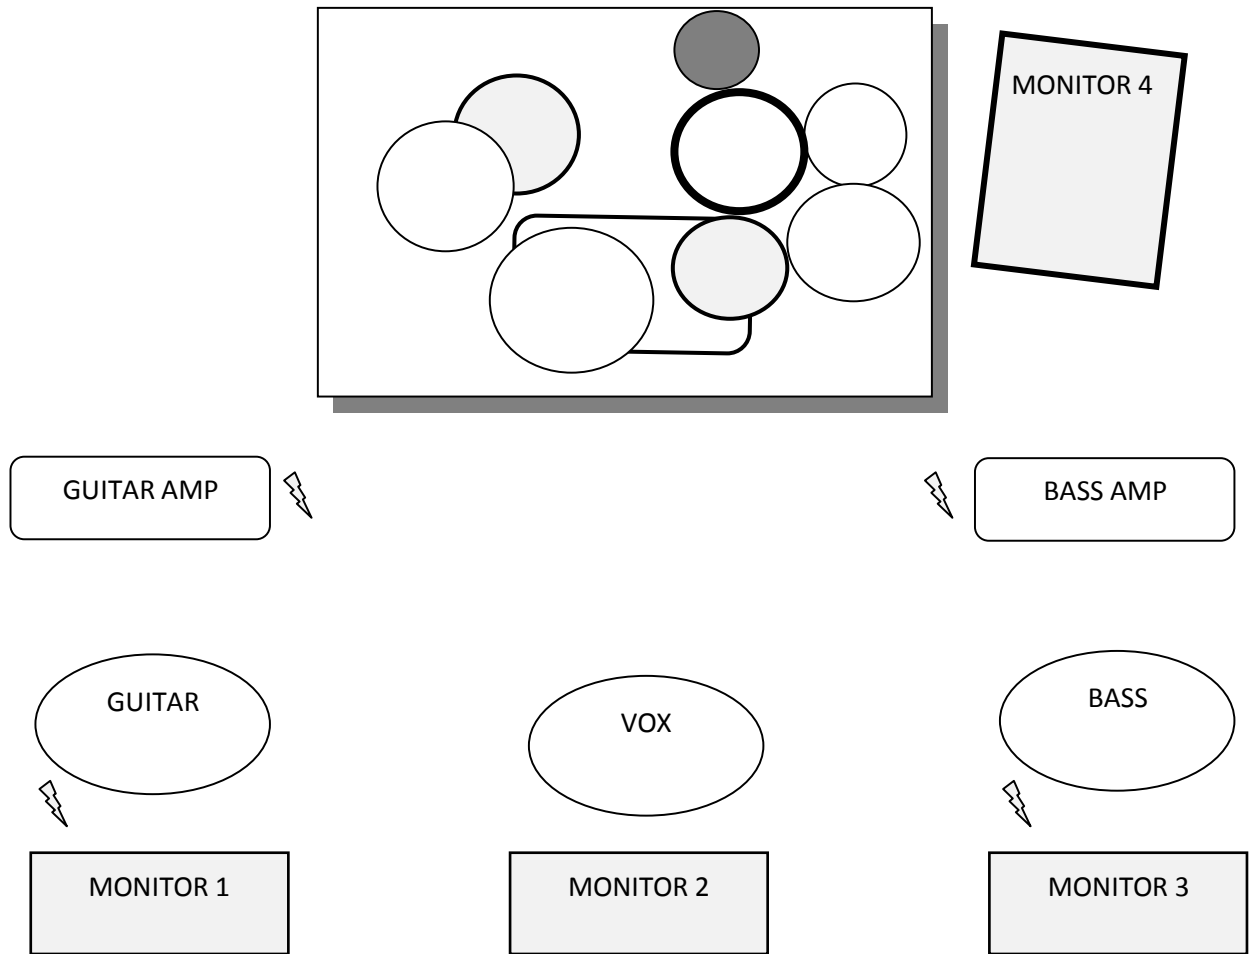

MEMBERS	INSTRUMENT
Matteo Meloni	Vox
Bruno Bassi	Guitar
Marco Comi	Bass
Fabio Sforza	Drums - B. Vox

BACKLINE	
Drums	26"x16" Bass Drum, 12"x8" Tom, 16"x16" Floor Tom, 14"x6,5" Snare, 1 Hi Hat, 2 Crash, 1 Ride
Bass	MARSHALL Jubilee 2555X head + MARSHALL 4x12" Cabinet
Guitar	MARSHALL JCM 800 head + MARSHALL 4x12" 1960 Cabinet (miked up w/ 2 mics)

MONITORS	
AUX 1	Bass
AUX 2	Vox
AUX 3	Guitar
AUX 4	Drums

SLOWTORCH

STAGE PLAN

⚡ : power source needed

- drum carpet and/or kick drum anchor needed
- long cable for lead vocal mic

SLOWTORCH

CHANNEL LIST

#	CHAN	INSTRUMENT	MICROPHONE	OUTBOARD	STAND
1		Kick	EV RE20 / AKG D112 / SHURE BETA 52A	Gate	Baby
2		Snare Top	SHURE SM57 / SENNHEISER 604	Comp / reverb	Short / Clamp
3		Snare Bottom	SHURE SM57	Gate	Baby / Clamp
4		Hi Hat	SHURE KSM 141 / AKG C 451 B		Tall
5		Tom	SENNHEISER MD 421 / SENNHEISER E604	Gate / Comp	Tall / Clamp
6		Floor Tom	SENNHEISER MD 421 / SENNHEISER E604	Gate / Comp	Tall / Clamp
7		O.H. L.	SHURE KSM 141 / AKG C 451 B		Tall
8		O.H. R.	SHURE KSM 141 / AKG C 451 B		Tall
9		Bass	D.I. OUT	Comp	
10		Bass	SENNHEISER 421 / BEYER M88	Comp	Short
11		Guitar Mic 1	SHURE SM57 / SENNHEISER E 906		Short
12		Guitar Mic 2	SHURE SM57 / SENNHEISER E 906		Short
13		Lead Vox	SHURE BETA 58 / SHURE SM 58	Comp / Reverb / Delay	Tall
14		Backing Vox	SHURE BETA 56	Reverb	

SLOWTORCH

FOOD

Please provide:

- 4 meals (2 normal, 1 without cheese or fish, 1 without fish)
- water & beer on stage & backstage